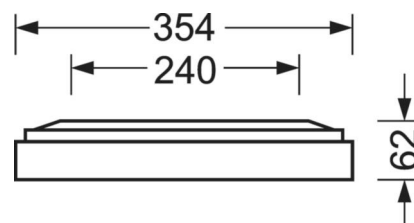

LIGHTING TECHNOLOGY

Placement	LED, Colour rendering/Light colour CRI ≥ 80 / 4000K
Colour tolerance (MacAdam)	3SDCM
Photobiological safety (Luminaire)	RGO
Nominal luminous flux/switching steps (EDM)	5300lm/37W, 4600lm/32W, 3900lm/26W, 3100lm/21W
LED service life	100000h L80/B10 (Tq 25°C), 50000h L90/B50 (Tq 25°C)
Luminaire luminous efficiency	151lm/W-141lm/W
UGR lat./long.	18.5 / 18.7 (37W)

MECHANICS

Housing colour	traffic white RAL 9016
Dimensions (LxWxH/DxH)	1248mm x 354mm x 62mm
Weight (net)	6.12kg
Cable entry KE (X/Y)	0mm/0mm
Type of installation	Ceiling-mounted single installation, Ceiling-mounted trunking installation

DEEP-LINK

<https://www.regiolux.de/en/article/65714024170>

Reference	LED 5300lm/37W 840
ηLB	100 %
Φ ↓/↑	100 % / 0 %
UGR lat./long.	18.5 / 18.7
VDU	65° < 3000cd/m²

Dimensions

L	1248 mm	Length
B	354 mm	Width
H	62 mm	Height
A1	1000 mm	Mounting distance single mounting
A3	248 mm	Mounting distance between luminaires in a light run arrangement
A4	240 mm	Mounting distance (width)
X	0 mm	Distance cable infeed to the center of the luminaire on the X-axis
Y	0 mm	Distance cable infeed to the center of the luminaire on the Y-axis