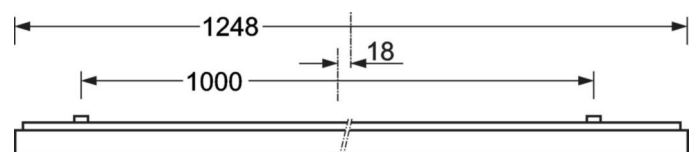

Surface-mounted luminaire - Micro-prismatic diffuser - direct distribution

Steel sheet enclosure, powder-coated rectangular cross-section, integrated Quicklock quick-mount bracket system with catch hook and safety rope for simple and quick mounting; Housing colour traffic white RAL 9016; Homogeneous direct light distribution for VDU-compatibility in accordance with DIN-EN 12464-1; glare reduction through microprism diffuser with special "multilayer" technology and optimised light deflecting foil; Easy installation of the connection, directly on the top of the luminaire with a terminal cover cap; the ETM levels can easily be adjusted from the upper side of the luminaire. Electrical connection via 3-pole connection terminal with plug-in contacts.. If required, an AVA-MH universal mounting aid is available as an accessory. Surface-mounted luminaire for ceiling installation;

MECHANICS

Housing colour	traffic white RAL 9016
Dimensions (LxWxH/DxH)	1248mm x 354mm x 62mm
Weight (net)	6.12kg
Cable entry KE (X/Y)	0mm/0mm
Type of installation	Ceiling-mounted single installation, Ceiling-mounted trunking installation

DEEP-LINK

<https://www.regiolux.de/en/article/65714024170>

Reference	LED 5300lm/37W 840
ηLB	100 %
Φ ↓/↑	100 % / 0 %
UGR lat./long.	18.5 / 18.7
VDU	65° < 3000cd/m²

Dimensions

L	1248 mm	Length
B	354 mm	Width
H	62 mm	Height
A1	1000 mm	Mounting distance single mounting
A3	248 mm	Mounting distance between luminaires in a light run arrangement
A4	240 mm	Mounting distance (width)
X	0 mm	Distance cable infeed to the center of the luminaire on the X-axis
Y	0 mm	Distance cable infeed to the center of the luminaire on the Y-axis