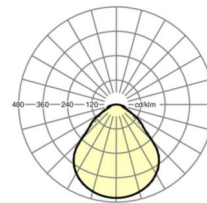

LIGHTING TECHNOLOGY

Placement	LED, Colour rendering/Light colour CRI ≥ 80 / 4000K
Colour tolerance (MacAdam)	3SDCM
Photobiological safety (Luminaire)	RGO
Nominal luminous flux/switching steps (EDM)	5300lm/37W, 4600lm/32W, 3900lm/26W, 3100lm/21W
LED service life	100000h L80/B10 (Tq 25°C), 50000h L90/B50 (Tq 25°C)
Luminaire luminous efficiency	151lm/W-141lm/W
UGR lat./long.	18.5 / 18.7 (37W)

MECHANICS

Housing colour	traffic white RAL 9016
Dimensions (LxWxH/DxH)	1248mm x 354mm x 62mm
Weight (net)	6.12kg
Cable entry KE (X/Y)	0mm/0mm
Type of installation	Ceiling-mounted single installation, Ceiling-mounted trunking installation

DEEP-LINK

<https://www.regiolux.de/en/article/65714024170>

Reference	LED 5300lm/37W 840
ηLB	100 %
Φ ↓/↑	100 % / 0 %
UGR lat./long.	18.5 / 18.7
VDU	65° < 3000cd/m²

Dimensions

L	1248 mm	Length
B	354 mm	Width
H	62 mm	Height
A1	1000 mm	Mounting distance single mounting
A3	248 mm	Mounting distance between luminaires in a light run arrangement
A4	240 mm	Mounting distance (width)
X	0 mm	Distance cable infeed to the center of the luminaire on the X-axis
Y	0 mm	Distance cable infeed to the center of the luminaire on the Y-axis